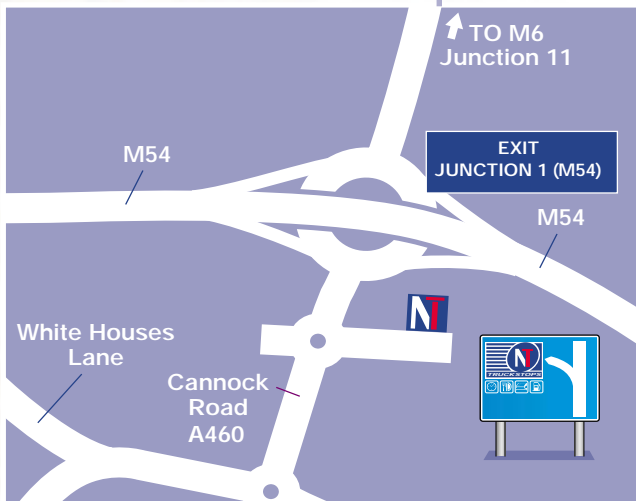

NT Truckstop Wolverhampton

- Award winning high-tec electronic security parking with CCTV surveillance and perimeter electric fencing
- ANPR vehicle recognition cameras, road blockers and security patrol
- High speed fuel pumps
- Approximately 190 truck spaces
- Restaurant
- Toilet and shower facilities
- Bar and television lounge
- Large screen TV and Sky channels
- Shop and cash machine

HOW TO FIND US

**M54, Exit 1. M6, Exit 10a (Northbound)
M6, Exit 11 (Southbound)**

M54 Exit 1 Take A460 Wolverhampton. At first roundabout take a left turn to NT Truckstop.

M6 (North) Exit 10a directions as above.

M6 (South) Exit 11. Take A460 Wolverhampton for two miles to major roundabout. Go straight across. At next smaller roundabout turn left to NT Truckstop.

WOLVERHAMPTON

Hilton Industrial Estate
Featherstone
Wolverhampton
WV10 7HP