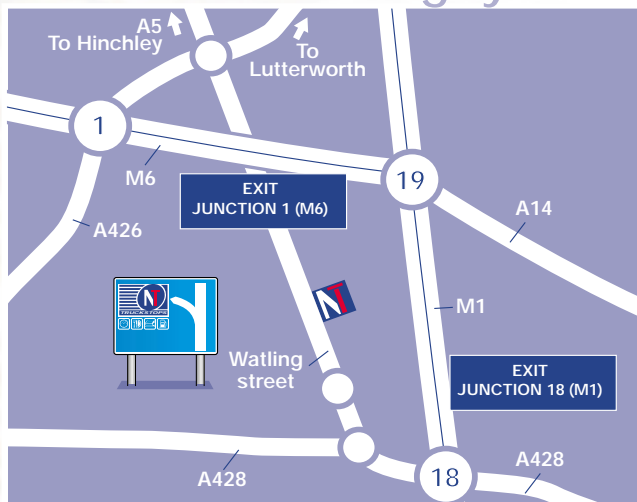

NT Truckstop Rugby

- Award winning electronic security parking with CCTV surveillance and perimeter electric fencing
- ANPR vehicle recognition cameras, road blockers and security patrol
- High speed fuel pumps
- Restaurant
- Toilets and showers
- Bar and television lounge
- Large screen TV
- Shop and cash machine

HOW TO FIND US M1 Exit 18; M6 Exit 1

M1 Exit 18 follow signs for A5 Hinchley. NT Truckstop Rugby is two miles on right.

M6 Exit 1 take Lutterworth A426, at next roundabout take A5 sign-posted London. NT Truckstop Rugby 5-6 miles on left just after Lilbourne turning.