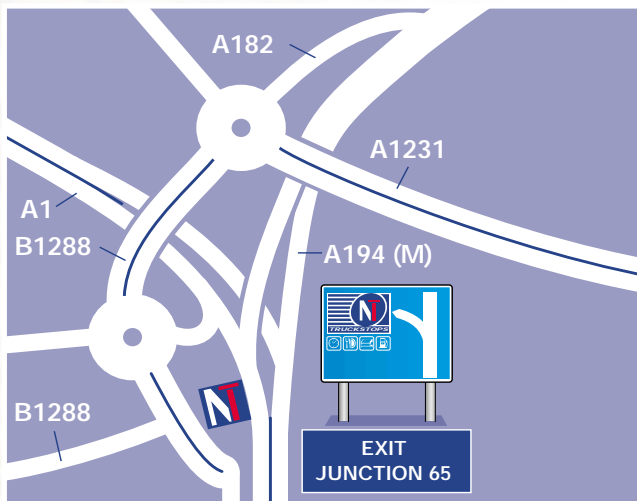

NT Truckstop Newcastle

- High-tech electronic security parking with CCTV surveillance and perimeter electric fencing
- ANPR vehicle recognition cameras, road blockers and security patrol
- High speed diesel and gas oil pumps
- Restaurant
- Toilet and shower facilities
- Bar and television lounge
- Large screen TV and Sky channels
- Shop and cash machine
- Bed & breakfast

HOW TO FIND US

Junction 65 off A194(M) and A1

A1 Southbound. Go past Angel of the North and take slip road for A1231 Sunderland. Keep right round roundabout and follow B1288 for Birtley. At next small roundabout take 2nd exit.

A1 Northbound. Junction 65 bear right to A194 (M). Exit first left onto A128 past the Mill House pub and straight over roundabout. At next small roundabout take 2nd exit.